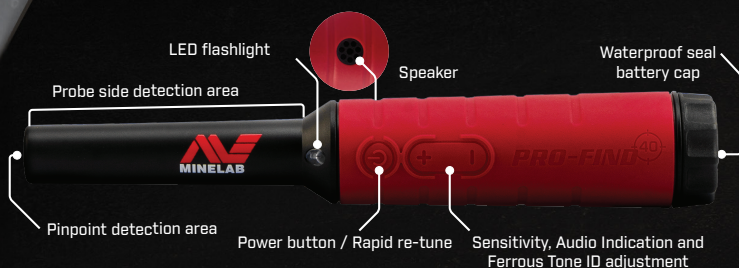

Finely tuned algorithms and circuitry deliver a solid increase in detection depth by 10%* making PRO-FIND 40 Minelab's deepest and most accurate pinpointer.

ADJUSTABLE SENSITIVITY

Five sensitivity levels enable you to precisely adjust for maximum depth and minimum noise in all ground conditions.

WATERPROOF

Rugged waterproof design — ideal for beach and river pinpointing. The perfect companion for a waterproof detector.

HIGH VISIBILITY — WITH LOST-ALARM

PRO-FIND 40 pinpointer's bright red handgrip and lost-alarm feature makes it easy to locate your forgotten PRO-FIND 40.

FERROUS TONE ID

Two different responses help you to identify ferrous junk from non-ferrous treasure.

DIF TECHNOLOGY

DIF significantly reduces interference with an operating detector when PRO-FIND 40 is switched off.

Technical Specification

Key Technologies	VLF, DIF
Target Identification	Ferrous Tone ID
Sensitivity	Adjustable (5 levels)
Waterproof	Waterproof to 3 m (10 ft)
Rapid Retune	Yes
Audio Indication	On, Off
Vibration indication	On, Off
LED flashlight	Yes
Battery	9V PP3 (included)
Battery life	20 hours nominal
Length	247 mm (9.7 in)
Weight	188 g (6.6 oz) no battery 234 g (8.3 oz) with battery
Accessories	Holster, Lanyard
Warranty	24 months